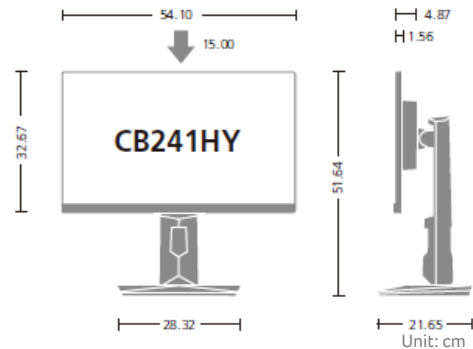

Specifications		
Model number	CB241HY	
Color	Black	
Display	23.8" (16:9)	
Active display area	527x296mm	
Maximum resolution and refresh rate	1920x1080 @60Hz	
Glare	No	
Panel type	In-Plane Switching	
Response time	4 ms (G to G)	
Contrast ratio (ACM)	100 million:1 max	
Brightness	250 cd/m²	
Viewing angle (CR=10)	178°(H),178°(V)	
Colors	16.7 million	
Bits	6Bit+Hi-FRC	
Color saturation	72%NTSC	
Input signal	1x VGA + 1x DVI(w/HDCP) 1x VGA + 1x DVI(w/HDCP) + 1xDisplayPort(v1.2)	
Speaker	2Wx 2	
Tilt	-5° -35°	
VESA Wall Mounting	100x100mm	
Power supply	Internal (100V-240V)	
Power consumption (ENERGY STAR®)	Off	0.38W
	Sleep	0.48W
	On	20.8W

Feature Highlights

Visually outstanding

- Full HD 1920x1080 resolution
- In-Plane Switching technology and 178° wide viewing angle
- 6-axis Color Adjustment

Protective comfort

- Flicker-less, Blue-light filter, Low dimming and Acer ComfyView display

Usability enhancements

- ErgoStand design
- VESA mount support

Take it to the edge

- ZeroFrame design

Full HD monitor

The 1920 x 1080 resolution of this LED monitor delivers excellent detail, making it perfect for advanced HD productivity and multimedia applications. LED monitors also consume less power and last longer than those with CCFL lamps. In addition, this monitor is mercury-free, making it safer for you and the environment.

ZeroFrame Design

ZeroFrame design saves space on your desk and lets you place multiple monitors side by side to build a seamless big-screen display.

In-Plane Switching technology

IPS (In-Plane Switching) technology, which is accurate across 178° presents a splendid quality in wide angles. rough the screen, everything is crisp and clear from any angle.

Acer ErgoStand

The ergonomic design of this monitor optimizes the viewing position for maximum comfort even during prolonged use.

- Height: 150 mm up or down
- Tilt: -5°~ 35°
- Swivel: 60° to the left and right
- Pivot (rotation): ±90°

About Acer

Established in 1976, Acer is an information and communication technology company dedicated to the research, design, marketing, sale and support of innovative products that enhance people's lives. Acer's green supply chain delivers environmentally friendly PCs, displays, projectors, servers, tablets and smartphones — tools our customers need to explore beyond limits and experience more. Ranked No. 3 for notebooks globally (IDC 2012), Acer employs 8,000 people, and 2012 revenues reached US$14.7 billion. Please visit www.acer.com for more information.

© 2014 Acer Inc. All rights reserved. Acer and the Acer logo are registered trademarks of Acer Inc. Other trademarks, registered trademarks, and/or service marks, indicated or otherwise, are the property of their respective owners.